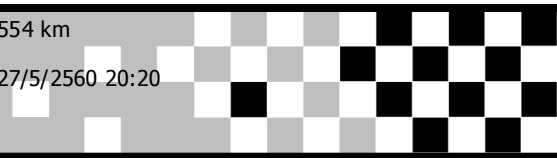

SUPER TURBO THAILAND 2017 ROUND 4

Sorted on Laps

SUPER TURBO

CHANG INTERNATIONAL CIRCUIT 4.554 km

SUPER TURBO RACE

27/5/2560 20:20

Race (30:00 or 10 Laps) started at 20:28:29

Pos	No.	Name	Class	Sponsor	Laps	Best Tm	Total Tm	Diff
-----	-----	------	-------	---------	------	---------	----------	------