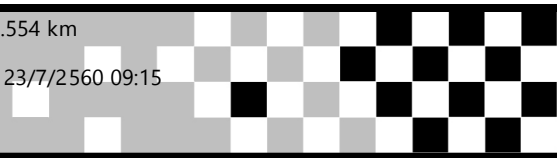

**SUPER TURBO THAILAND 2017 ROUND6****Sorted on best lap time**

E FGK
 E FGK QUALIFY
 Qualifying (20:00 Time) started at 9:00:07

CHANG INTERNATIONAL CIRCUIT 4.554 km

23/7/2560 09:15

Pos	No.	Name	Class	Team	Best Tm	Last Tm	Laps	In Lap	Total Tm
1	1	CHANAPAN KITTIKASEMSAK	TWIN CAM AM+JNR	WAXONE RACING PROJECT	1:57.132	2:41.687	7	4	21:46.163
2	79	KANON CHAIKULNGAMDEE	TWIN CAM AM+JNR	ELF SINGHA RACING TEAM	1:58.510	IN PIT	5	4	19:08.071
3	63	CUDCHOL THEANJUMPOL	TWIN CAM AM+JNR	D & T GARAGE	2:00.986	2:49.752	6	4	21:52.890
4	81	WICHAIYUT MEESAI	SINGLE CAM	T 24	2:01.829	IN PIT	3	2	14:08.335
5	22	THANATHEP PHUPRASERTSAK	SINGLE CAM	SINGHA TT MOTORSPORT	2:02.342	2:34.289	7	6	21:59.862
6	44	JIRATTHI SAVETSILA	TWIN CAM AM+JNR	ELF SINGHA RACING TEAM	2:02.627	IN PIT	3	1	14:10.812
7	69	WINIJ RATANASIRIWILAI	SINGLE CAM	RCM GROUP	2:03.344	IN PIT	5	4	17:37.224
8	46	HATHAI CHAIVAN	TWIN CAM	ELF SINGHA RACING TEAM	2:06.095	IN PIT	2	1	14:40.875
9	16	THANAKORN THAYASETTHA	SINGLE CAM	SINGHA NPRO RACING BY TODD	2:10.206	2:10.206	1	1	6:33.239
10	15	NATHITA PATHARATHARAKORN	SINGLE CAM	MOTIONTUNING	2:26.445	2:48.523	6	3	20:44.861
11	89	CHATMONGKON WISUTTHISEN	TWIN CAM AM+JNR	D & T GARAGE		IN PIT	3	0	16:39.667
12	36	PATTARAPOOM ONKONG	TWIN CAM AM+JNR	D & T GARAGE		IN PIT	3	0	18:09.897
13	13	Acting Lt. SUTHEP CHAINANTA	SINGLE CAM	NK GARAGE FAST CLEANER BY K-POWER				0	
14	19	RAVIPONG KAEWBEANG	SINGLE CAM	NK GARAGE FAST CLEANER BY K-POWER				0	
15	23	PEERAWAT TAWANTARONG	SINGLE CAM	ELF SINGHA TUNED BY OP				0	
16	41	NUTTAPONG LOETLAMPRASERTKUL	TWIN CAM	UNIQUE BRR งามอเนกพร้าเทอร์โบ				0	